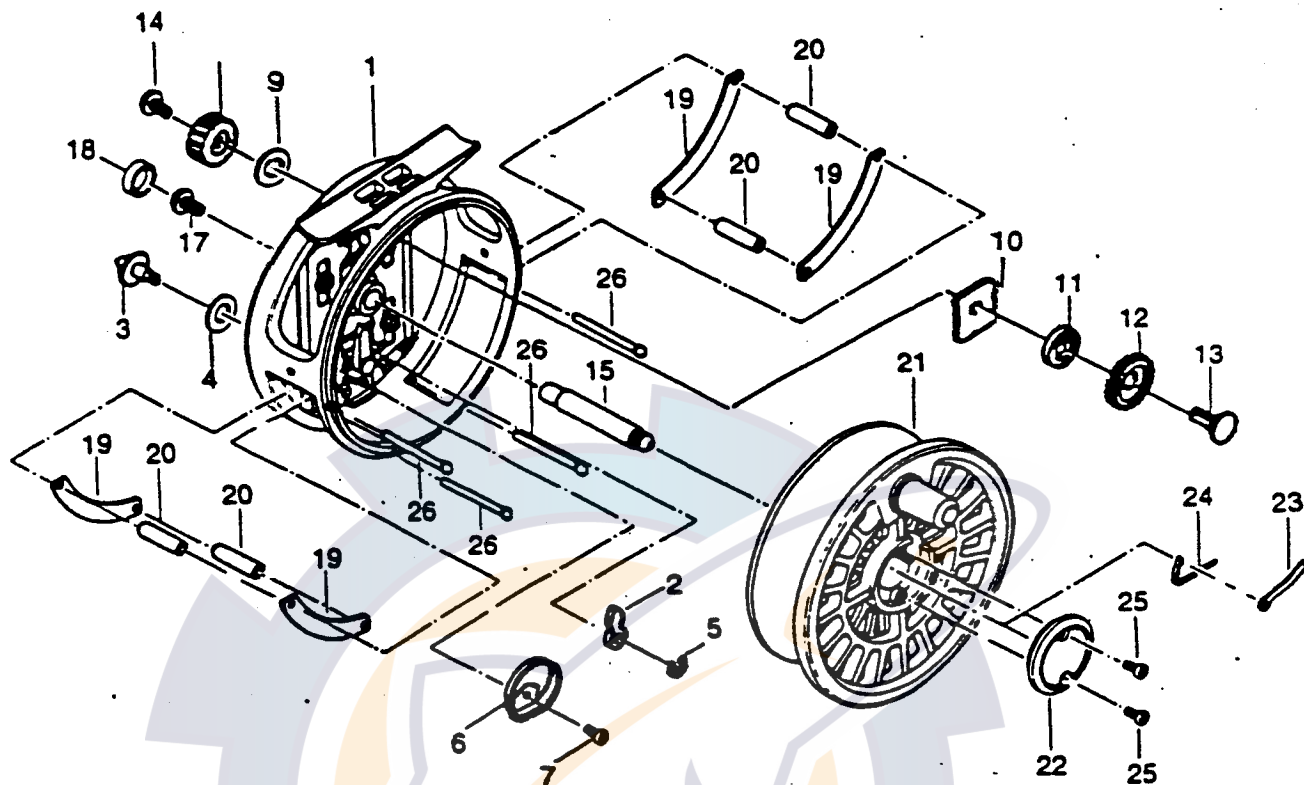

QUANTUM Q56

DISCONTINUED

Key No.	Part No.	Description	Price
1	JC001	BODY ASSEMBLY	8.03
2	JC003	CLICK PAWL	2.73
3	JC005	CLICK PAWL BUTTON	2.94
4	JC006	CLICK PAWL BUTTON W/S	1.49
5	JC034	'E' RETAINER	.93
6	JC007	CLICK PAWL SPRING	2.01
7	JC008	CLICK PAWL SPRING NUT	.93
8	JC050	DRAG KNOB	5.10
9	JC051	DRAG KNOB W/S	1.49
10	JC052	HOLDER W/S	.98
11	JC053	DRAG W/S	.82
12	JC054	DRAG GEAR	6.13
13	JC055	DRAG GEAR SCREW	1.13
14	JC056	DRAG KNOB SCREW	1.49
15	JC015	MAIN SHAFT	6.28
17	JC016	MAIN SHAFT SCREW	1.49
18	JC017	CAP	1.49
19	JC002	LINE GUARD	.93
20	JC004	LINE ROLLER	.98
21	JC321	SPOOL ASSY	12.36
22	JC009	SPOOL COVER	2.01
23	JC022	SPOOL RETAINER	2.47
24	JC023	SPOOL RETAINER SPRING	.82
25	JC010	SPOOL COVER SCREW	1.49
26	JC011	LINE ROLLER PIN	1.49

Prices subject to change without notice. Prices do not include postage and handling. Some parts may not be available.

PLEASE ORDER BY PART NUMBER

Rev. 5/83

Zebco Division Brunswick Corporation, Box 270, Tulsa, OK 74101 USA 918-836-5581